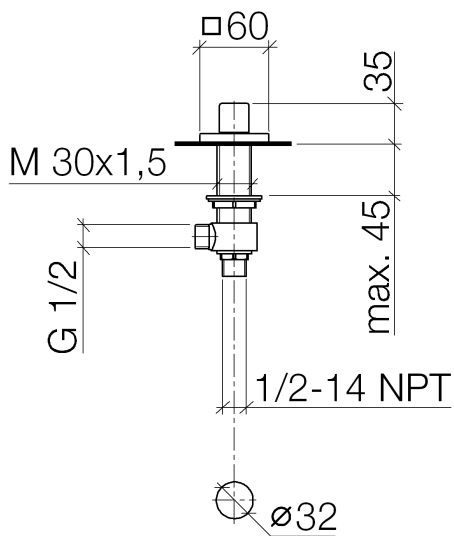

Bathtub - Elemental Spa
Deck valve clockwise-closing cold - polished chrome
Article number: 20 000 986-00

- 1-1/4" hole diameter
- Flange 2-3/8" x 2-3/8"
- (ADA)

polished chrome

Dimensional drawing

All dimensions in mm / inch = mm x 0,0394

Bathtub - Elemental Spa
Deck valve clockwise-closing cold - polished chrome
Article number: 20 000 986-00

Flow rate chart

Bathtub - Elemental Spa
Deck valve clockwise-closing cold - polished chrome
Article number: 20 000 986-00