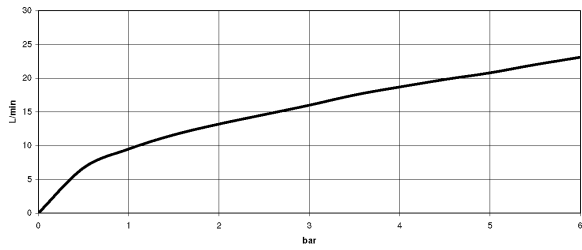

Bathtub - Elemental Spa
Deck valve clockwise-closing cold - polished chrome
Article number: 20 000 986-00

- 1-1/4" hole diameter
- Flange 2-3/8" x 2-3/8"
- (ADA)

polished chrome

Dimensional drawing

All dimensions in mm / inch = mm x 0,0394

Bathtub - Elemental Spa
Deck valve clockwise-closing cold - polished chrome
Article number: 20 000 986-00

Flow rate chart

Bathtub - Elemental Spa
Deck valve clockwise-closing cold - polished chrome
Article number: 20 000 986-00